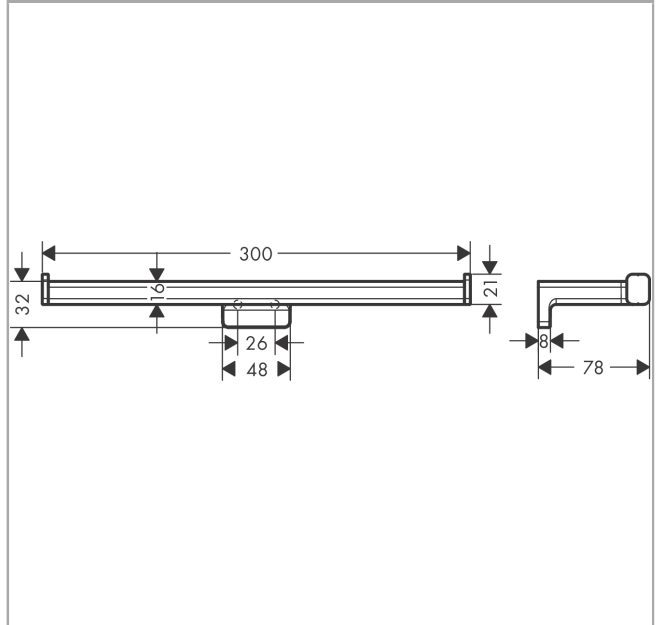

AddStoris

Toilet paper holder double

Surfaces: **Brushed Black Chrome**

Article Number: **41748340**

Description

product features

- wall-mounted
- material: metal
- with mounting material
- concealed fastening
- drilling distance: 26 mm
- diameter drill hole: 6 mm
- for 2 paper rolls

Design awards

reddot winner 2021

Product image

Scale drawing

AddStoris
Toilet paper holder double
 Surfaces: **Brushed Black Chrome** Article Number: **41748340**

Exploded Drawing

Year of production: >04/21

AddStoris

Toilet paper holder double

Surfaces: **Brushed Black Chrome**

Article Number: **41748340**

Spare part list

Year of production: >04/21

Pos.	Description	Article Number	Price	PU
1	mounting set	40915000	€ 11,31	1