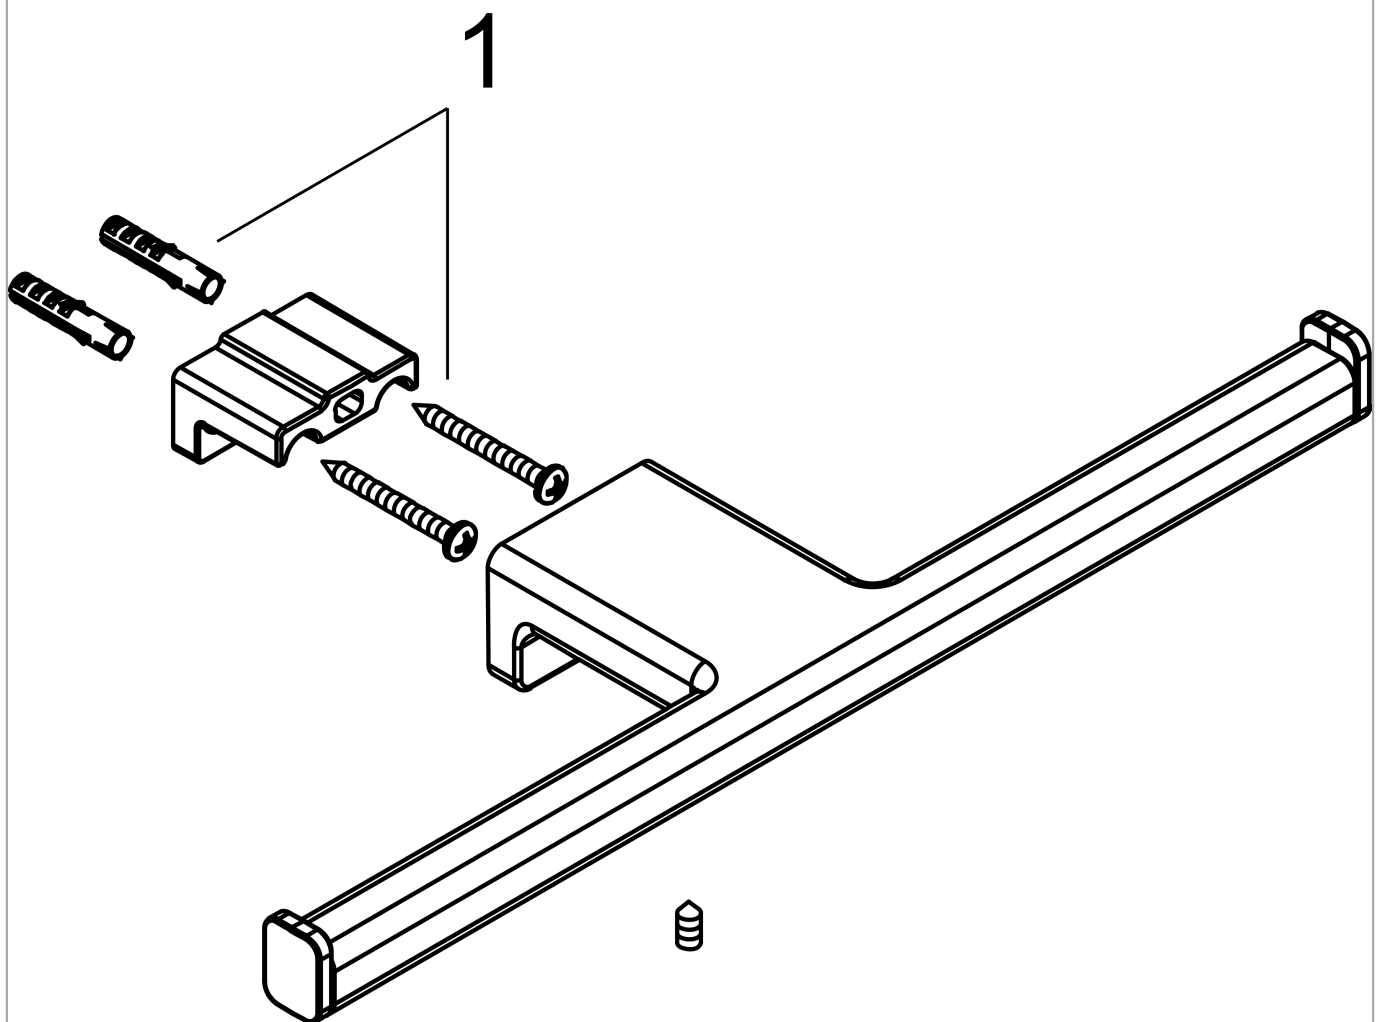

AddStoris

Toilet paper holder double

Surfaces: **Brushed Black Chrome**

Article Number: **41748340**

Description

product features

- wall-mounted
- material: metal
- with mounting material
- concealed fastening
- drilling distance: 26 mm
- diameter drill hole: 6 mm
- for 2 paper rolls

Design awards

reddot winner 2021

Product image

Scale drawing

AddStoris
Toilet paper holder double
 Surfaces: **Brushed Black Chrome** Article Number: **41748340**

Exploded Drawing

Year of production: >04/21

AddStoris

Toilet paper holder double

Surfaces: **Brushed Black Chrome**

Article Number: **41748340**

Spare part list

Year of production: >04/21

Pos.	Description	Article Number	Price	PU
1	mounting set	40915000	€ 11,31	1